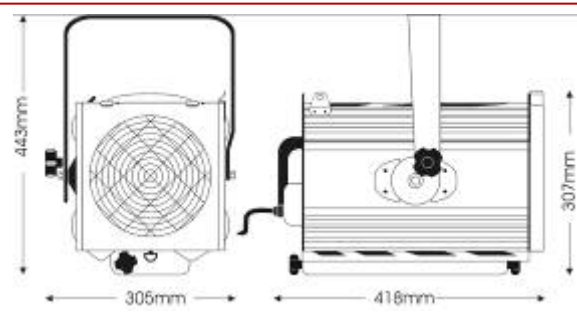

Operational specifications

Focus adjustment	screw-focus with front and rear control
Working position	max. tilting ±90° from horizontal
Beam Shaping	using barndoor accessory
Positional adjustment	single rim-clamp tilt lock

Lamp types

2000W G22	CP55, CP75, 3200k 480 hrs
2000W G22	CP92 3200k 400 hrs
2000W GY16	CP72 3200K 480 hrs
2500W G22	CP91 3200K 400 hrs

LDR recommends Philips lamps

Accessories

Spare metal colour frame	20100107		
Spare safety guard	20100207		
4-leaf barndoor, aluminium	20100307		
Hook clamp HD	20101000		
Safety bond	20101300		
Colour scroller Xpress 26	20106026	with mounting plate	20600007

Photometric data

Spot focus	CP75									
Beam dia.	2.3	2.5	2.7	2.9	3.1	3.3	3.5	3.7	3.9	m
lux	1563	1331	1148	1000	879	779	694	623	563	
Distance	12	13	14	15	16	17	18	19	20	m

Flood focus											
Beam dia.	4.2	5.6	7.0	8.4	9.8	11.2	12.6	14.0	15.4	m	
lux	2200	1238	792	550	404	309	244	198	164		
Distance	3	4	5	6	7	8	9	10	11	m	

LUCI DELLA RIBALTA PROFESSIONAL LIGHTING PRODUCTS

tono® f2000 plus

2000W – 2500W fresnel

part number :10901000

Compact, lightweight and powerful 2/2.5KW fresnel spotlight. It features an extremely wide beam angle and includes a height adjustable, robust G22 lamp-base, screw focus, strong tilt lock and double-microswitch interlock for safe lamp replacement. A colour frame, safety guard and 1.5m mains cable are included as standard.

On request also available with GY16 lamp-base

Luci della Ribalta srl
Via Berna 14
46042 Castel Goffredo (MN), Italy
tel: +39 0376 771777
fax: +39 0376 772140
www.ldr.it info@ldr.it

Issue: ap ©2014. LDR reserves the right to alter the specification without prior notice.